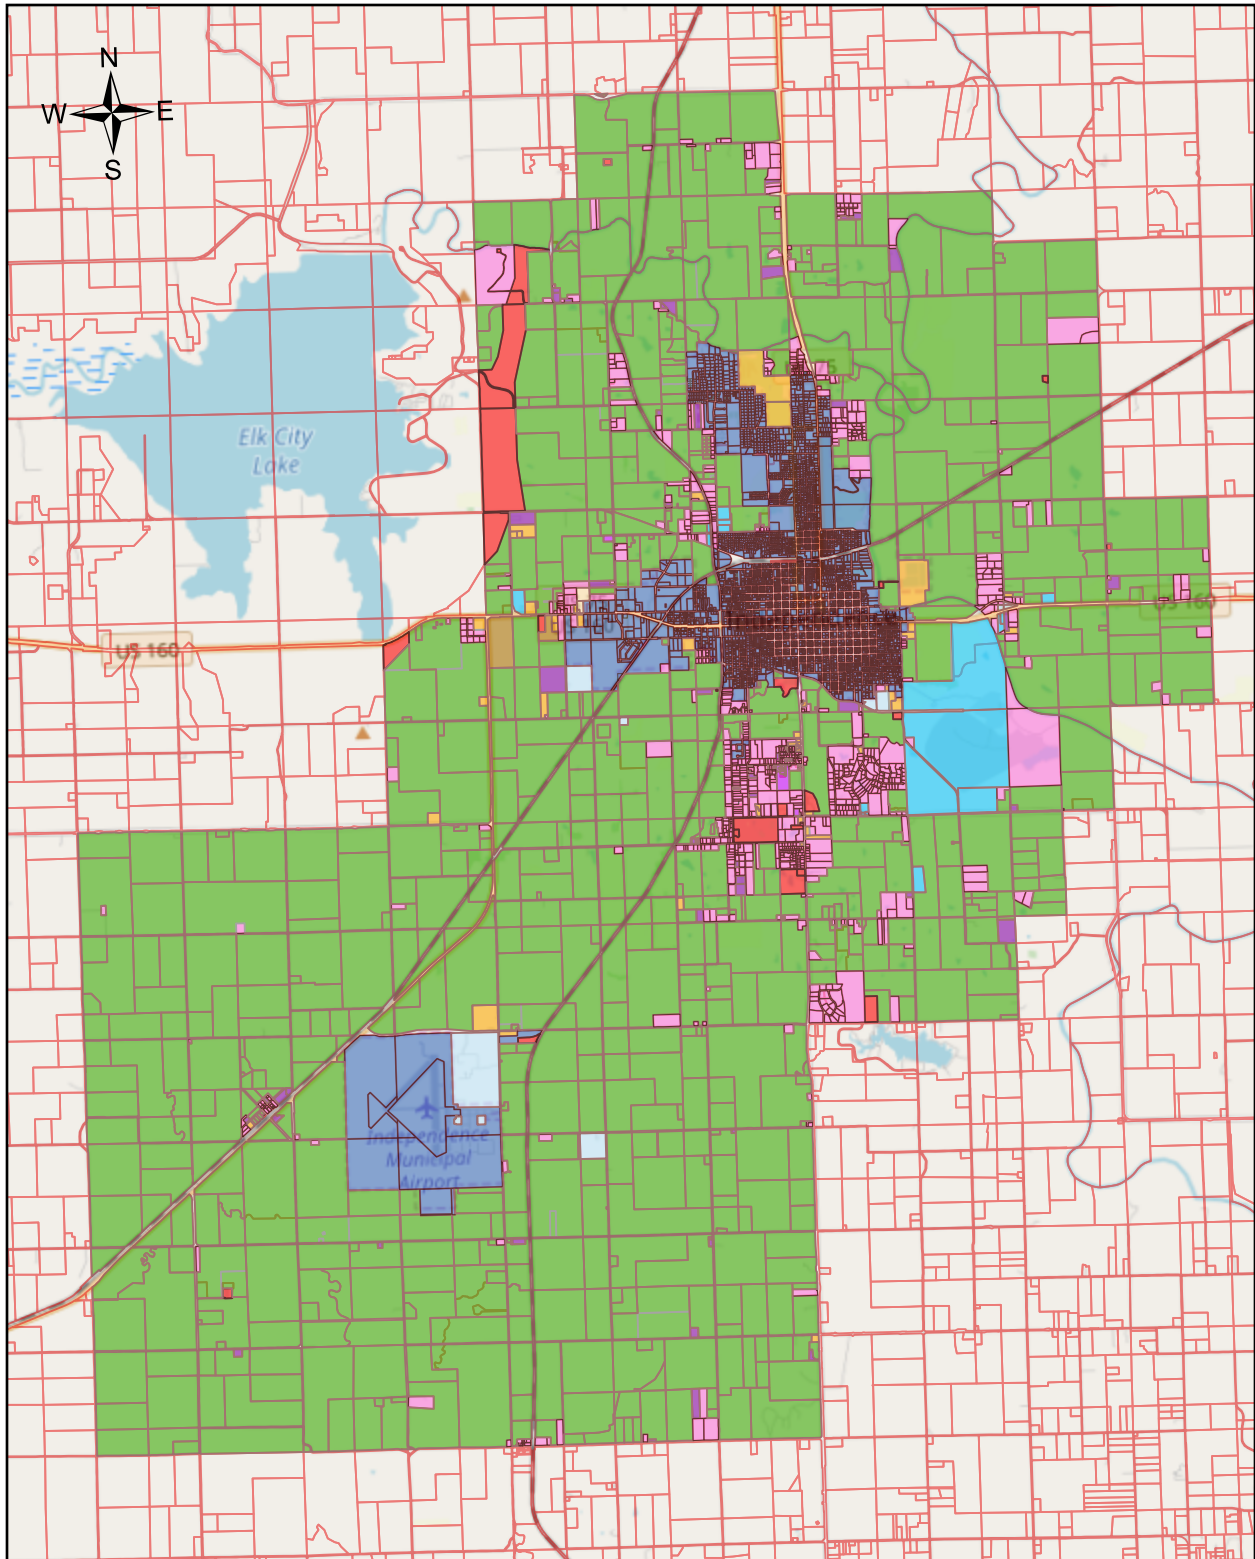

# Montgomery County Three Mile Zone

## Three Mile Zone

### TYPES

- Agricultural
- City of Independence
- Commercial B-1

- Commercial B-2
- Residential R-1
- Parcels
- Commercial B-3
- Residential R-2
- Industrial I-1
- Public Use
- Industrial I-2
- Residential R-4

Official copy of Zoning District Map incorporated into Zoning Regulations by adoption of resolution of the Board of County Commissioners on the 28th day of October, 2019